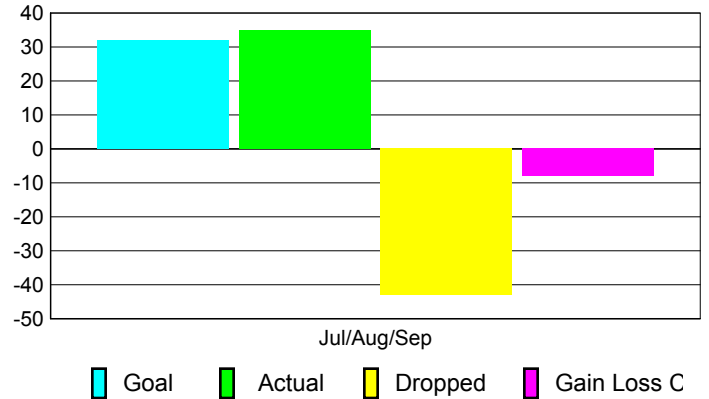

Membership Results 2010-2011

Goal, New, Dropped, Gain/Loss